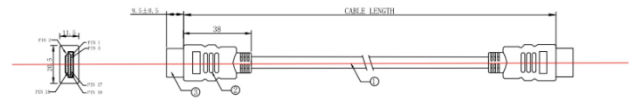

HDMI-4K-S

HDMI 4K60Hz Copper slim

SPECIFICATION :

1. OUTER JACKET: BLACK PVC OD \varnothing 6.0 \pm 0.15MM
2. BRAIDING: 64/0.12AM
3. SIGNAL WIRE: 1/0.25Cu PE \varnothing 0.6
4. SHIELDING: 15*0.025MMAL
5. SHIELDING: 6*0.025MMAL
6. FOAMED PE WIRE: 1/0.25Cu FPE \varnothing 0.7
7. DRAIN WIRE: 1/0.25Cu

HDMI-4K-S

Item	Length
HDMI-4K-S0.5	0.5m
HDMI-4K-S01	1m
HDMI-4K-S1.5	1.5m
HDMI-4K-S02	2m
HDMI-4K-S03	3m

1. HDMI CABLE 30AWG
2. PLASTIC MOLDING
3. HDMI CONNECTOR MALE, 19 PIN GOLD PLATED

Cable

HDMI 4K60Hz Copper slim