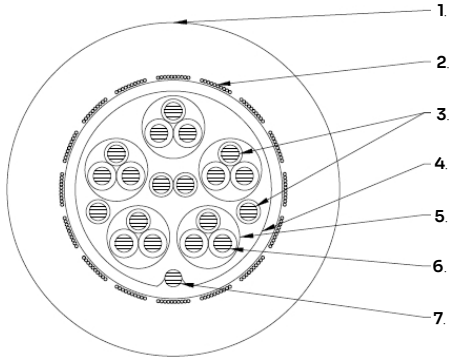

HDMI-4K-S

HDMI 4K60Hz Copper slim

SPECIFICATION :

1. OUTER JACKET: BLACK PVC OD \varnothing 6.0 \pm 0.15MM
2. BRAIDING: 64/0.12AM
3. SIGNAL WIRE: 1/0.25Cu PE \varnothing 0.6
4. SHIELDING: 15*0.025MMAL
5. SHIELDING: 6*0.025MMAL
6. FOAMED PE WIRE: 1/0.25Cu FPE \varnothing 0.7
7. DRAIN WIRE: 1/0.25Cu

HDMI-4K-S

Item	Length
HDMI-4K-S0.5	0.5m
HDMI-4K-S01	1m
HDMI-4K-S1.5	1.5m
HDMI-4K-S02	2m
HDMI-4K-S03	3m

1. HDMI CABLE 30AWG
2. PLASTIC MOLDING
3. HDMI CONNECTOR MALE, 19 PIN GOLD PLATED

Cable

HDMI 4K60Hz Copper slim