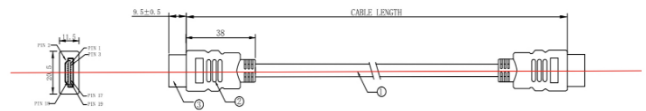

## SPECIFICATION :

1. OUTER JACKET: BLACK PVC OD $\varnothing$ 7.3 $\pm$ 0.15MM
2. BRAIDING: 96/0.12AM
3. SIGNAL WIRE: 1/0.25Cu PE $\varnothing$ 0.7
4. SHIELDING: 20\*0.025MMAL
5. SHIELDING: 8\*0.025MMAL
6. FOAMED PE WIRE: 1/0.32Cu FPE $\varnothing$ 1.0
7. DRAIN WIRE: 1/0.25Cu

## HDMI-4K-(0.5-3)

Item	Length
HDMI-4K-0.5	0.5m
HDMI-4K-01	1m
HDMI-4K-1.5	1.5m
HDMI-4K-2	2m
HDMI-4K-3	3m

1. HDMI CABLE 28AWG
2. PLASTIC MOLDING
3. HDMI CONNECTOR MALE, 19 PIN GOLD PLATED